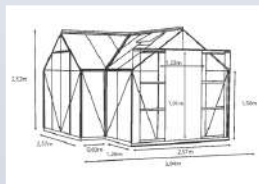

The Sirius 13000 – spacious ‘Orangery style’ greenhouse, beautifully designed with many fine features.

Lots of space for growing plants or just relaxing (or both!)

It offers an impressive eaves’ height of 1.57m and the glass is held securely in place with a new black rubber capping system.

A strong matching steel base and three downpipes are included as standard, as well as double doors and 4 roof vents.

Available in anodised aluminium or powder coated in green or black.

“..orangery style..”

MODEL	DIMENSIONS	VENTS	GROWING AREA
Sirius 13000		4	13m²

...grow plants or just relax..”