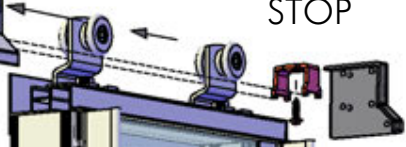

STOP

PRO1456

PRO1456

PRO6120

PRO39796

M16x15