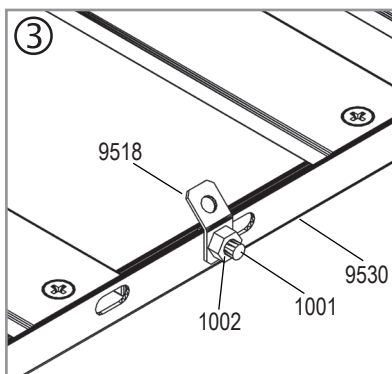

② & ③

VM0009-Z2, VM0040-P (Back Gable)

Glazing Width: 719mm - 730mm

Glazing Width : 599mm - 610mm

VA0003-FS