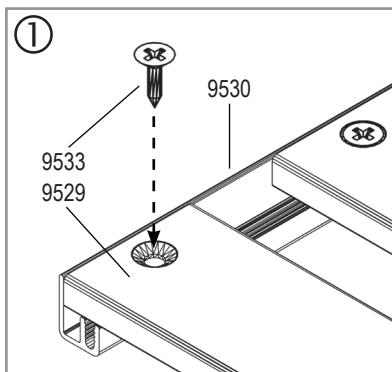

② & ③

VM0009-Z2, VM0040-P (Back Gable)

Glazing Width: 719mm - 730mm

Glazing Width : 599mm - 610mm

VA0003-FS