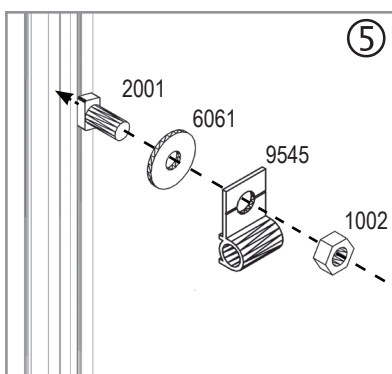

② & ③

VM0009-Z2, VM0040-P (Back Gable)

Glazing Width: 719mm - 730mm

Glazing Width : 599mm - 610mm

VA0003-FS