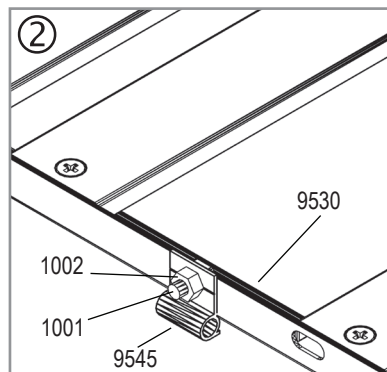

② & ③

VM0009-Z2, VM0040-P (Back Gable)

Glazing Width: 719mm - 730mm

Glazing Width : 599mm - 610mm

VA0003-FS