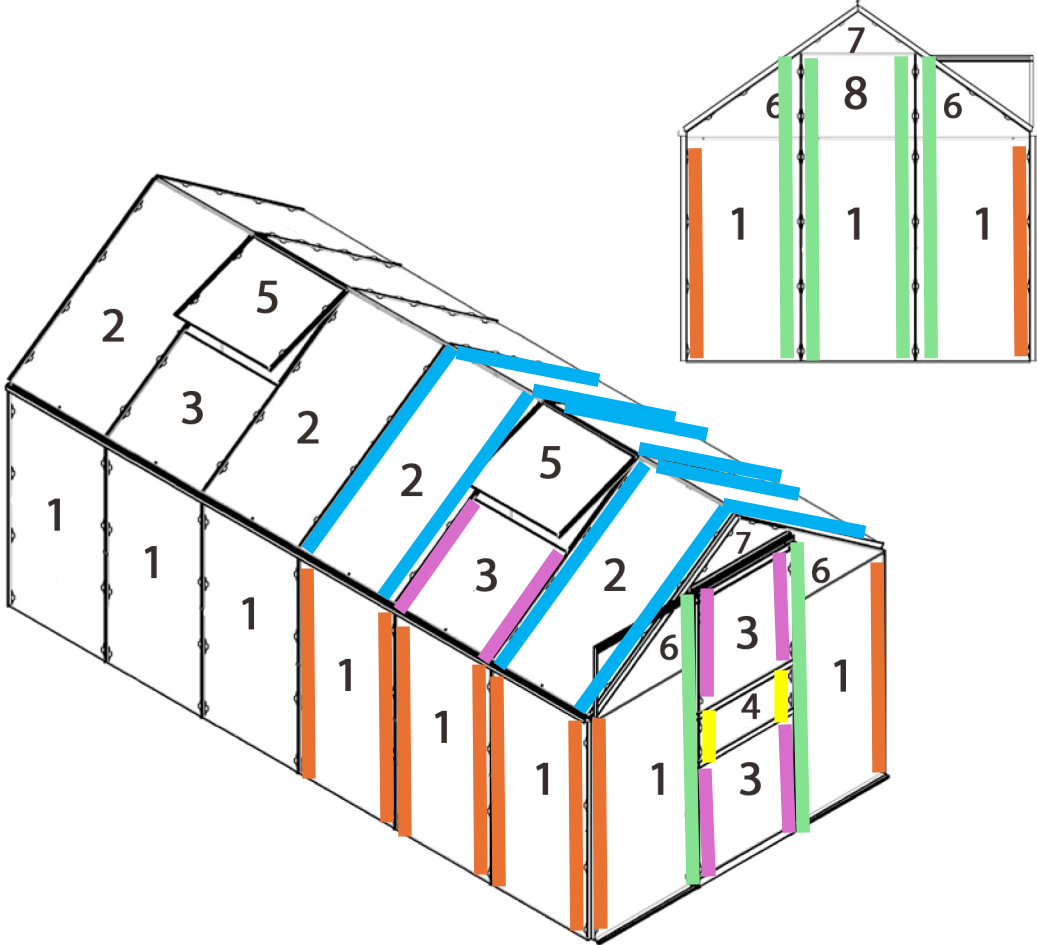

## Bar Capping

Installation videos are available at [Vitavia.co.uk](http://Vitavia.co.uk)

Scan to visit our website

Venus/Apollo	Qty per size		
Length (mm)	2500/3800	5000/6200	7500
344	2	2	2
610	6	8	8
1132	14	20	24
1213	16	24	28
1660	6	6	6

Jupiter/Phoenix/Neptune	Qty per size	
Length (mm)	6700/8300	9900/11500
425	4	4
588	4	4
610	8	8
970	8	8
1509	40	56
1960	8	8

Cassandra	Qty per size		
Length (mm)	8300	9900	11500
1509	16	20	24
970	8	8	8
610	8	8	8
540	4	4	4
425	4	4	4
1021	24	28	32
1472	8	8	8

# Venus/Apollo - Toughened Glass & Bar Capping

Bar Capping Example for Venus/Apollo 3800

	Venus/Apollo	3800
1	610 x 1210mm	11
2	610 x 1144mm	5
3	610 x 610mm	3
4	610 x 343mm	1
5	600 x 544mm	1
6	610 x 450 x 24mm	4
7	610 x 234 x 20mm	2
8	610 x 439mm	1
	<b>Total</b>	<b>28</b>
	Plastic 'H' profiles	6

Capping Set	
Length (mm)	3800
344	2
610	6
1132	14
1213	16
1660	6

The remaining 4 lengths of 1132mm need to be cut to fit above the triangles in the gable ends.